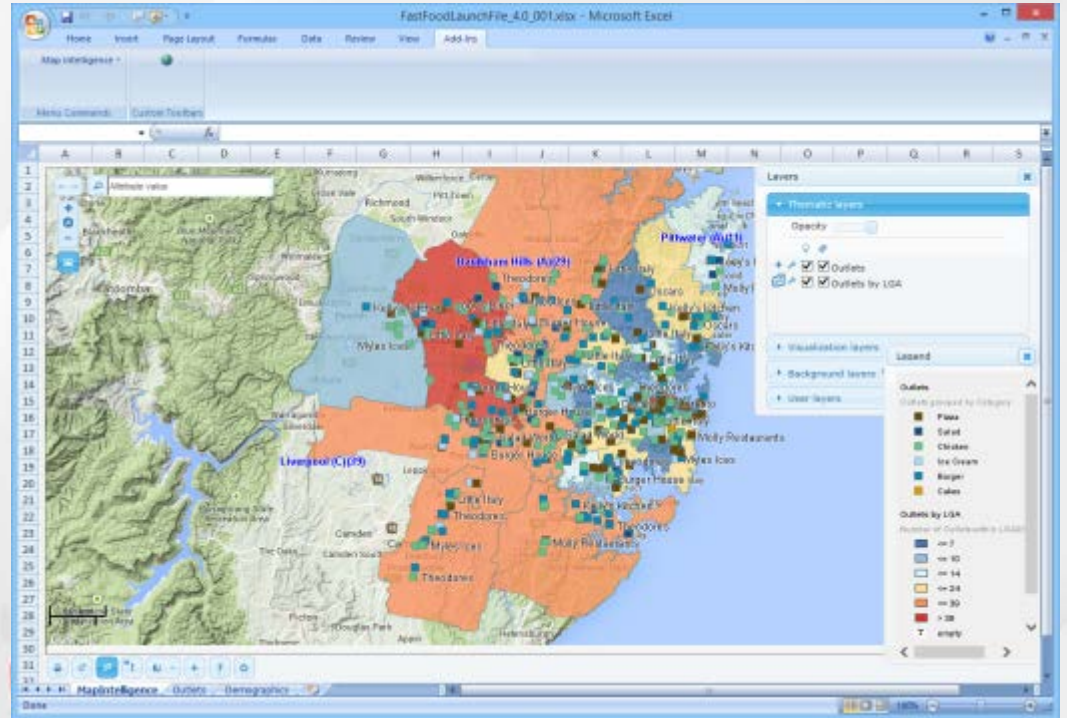

Business Objects

Microsoft
SQL Server
Reporting Services

tableau

QLIK SENSE

BIRT
BUSINESS INTELLIGENCE REPORTING TOOL

QlikView

SSBI

- SSBI Provide True Spatial Analysis within your BI Tool
- Its not just an Image with Points on top
- High Performance
- Scalable