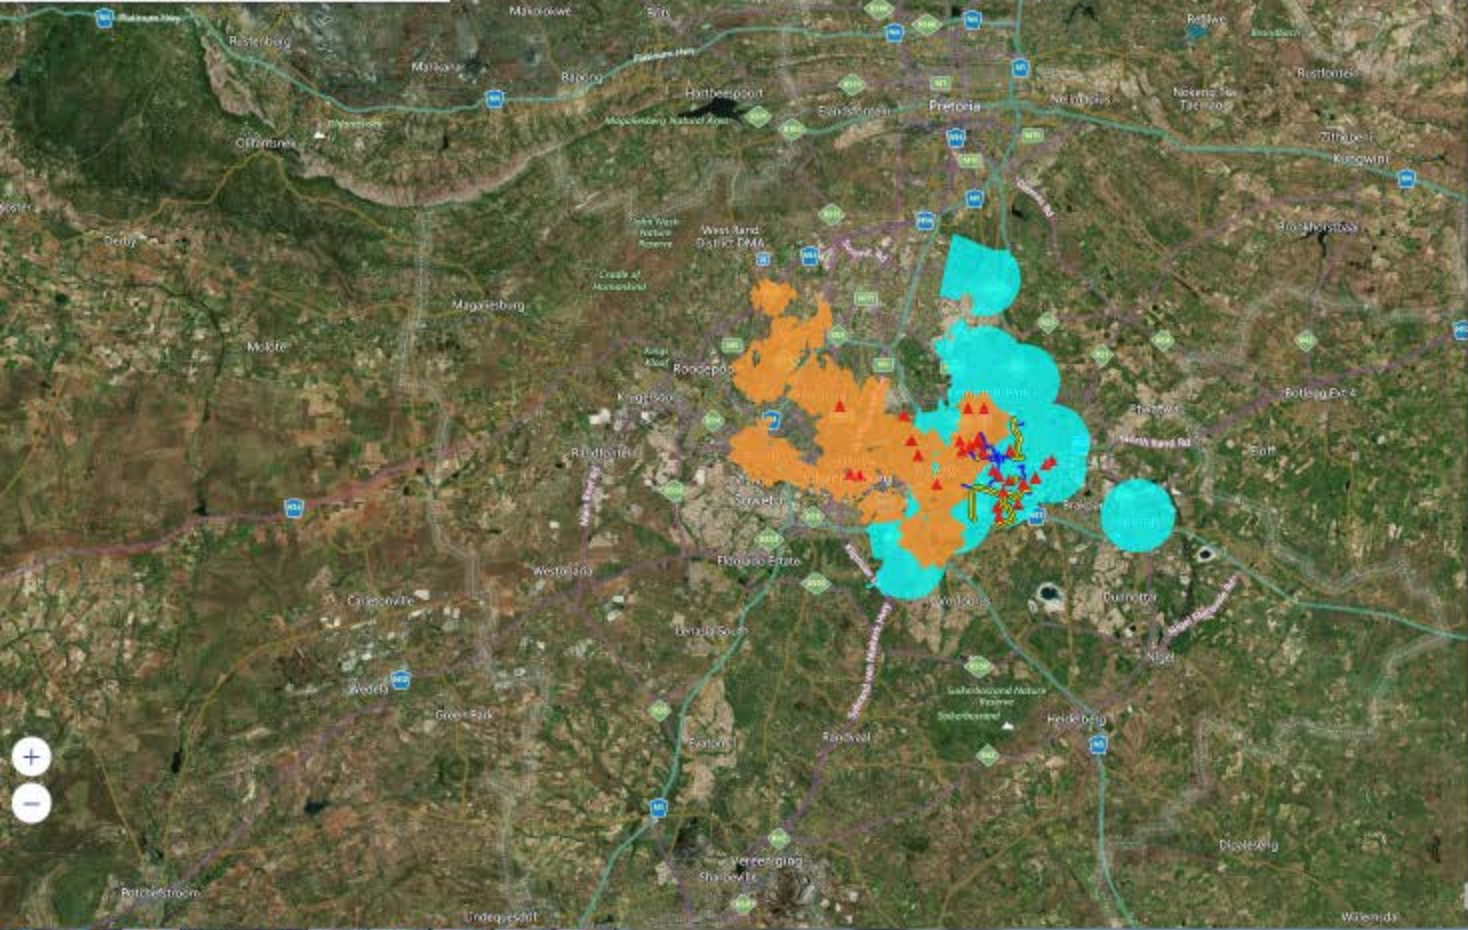

Spectrum Platform High Level Overview

Spectrum Data Quality and Management

Use Cases

Spectrum Location Intelligence

Spectrum Spatial Analyst

Out of the box on premise LI Portal, includes the ability to:

- Deploy an LI web portal quickly
- Security: allow different user groups/users to access different maps and functions
- Querying – Administrator defined or user defined – Spatial or Attribute
- Easily configured find my nearest
- Editing of Spatial Database attributes or objects.
- Mobile enabled for iOS, Android and Windows Mobile.
- Includes Bing and OSM base mapping
- Custom Templates to extend SSA capabilities
- Available in 15 Languages out of the box, including Turkish

Posta Kodu, Ad veya Adres

Posta Kodu, Ad veya Adres

Harita Yapılandırması:

Fibre

Altık Harita:

Hybrid

Oluştur

SAFibre

Posta Kodu, Ad veya Adres

Harita Yapılandırması:

Fibre

Aktik Harita:

Hybrid

Oluştur

SAFibre

- CustomersTab
- FibreRoutes_Boksburg
- Line
- Line
- OnNetCoverageBoksburg
- OffNetCoverageBoksburg