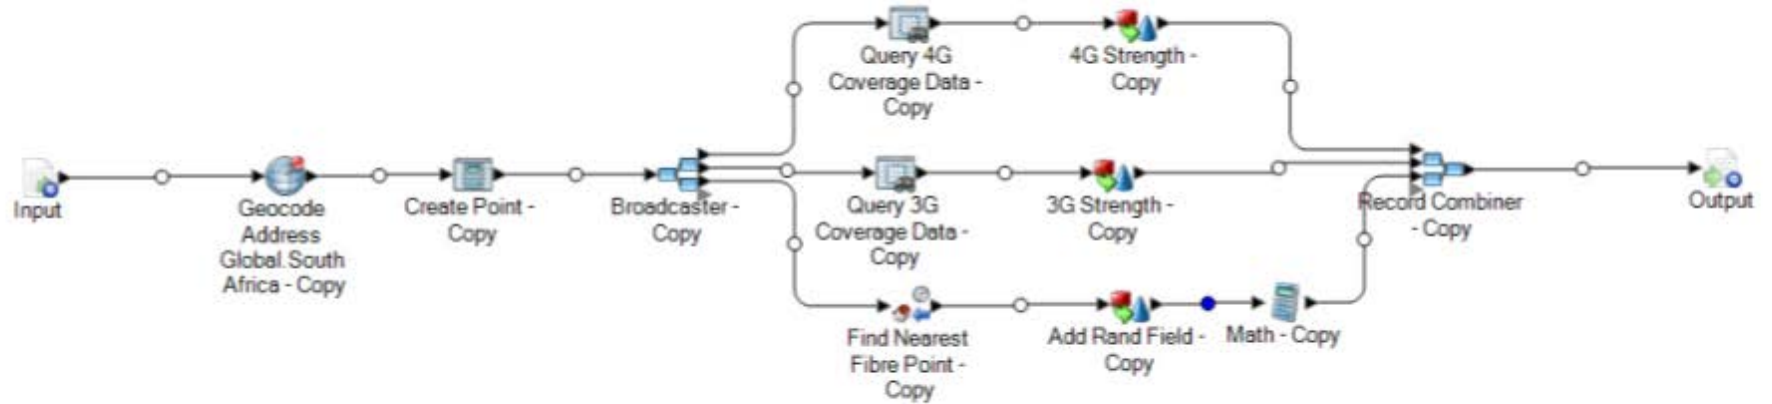

Spectrum Location Intelligence Module