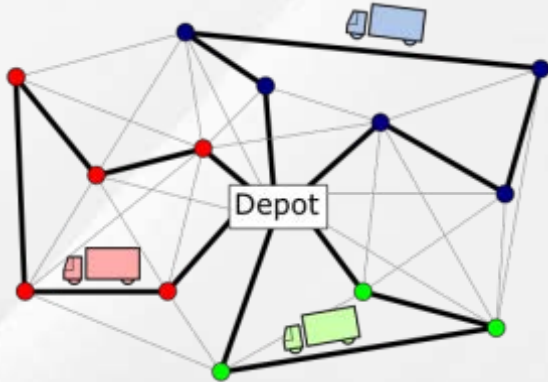

Spectrum Platform High Level Overview

Spectrum Data Quality and Management

Use Cases

Spectrum Location Intelligence

Spectrum Spatial Analyst

Out of the box on premise LI Portal, includes the ability to:

- Deploy an LI web portal quickly
- Security: allow different user groups/users to access different maps and functions
- Querying – Administrator defined or user defined – Spatial or Attribute
- Easily configured find my nearest
- Editing of Spatial Database attributes or objects.
- Mobile enabled for iOS, Android and Windows Mobile.
- Includes Bing and OSM base mapping
- Custom Templates to extend SSA capabilities
- Available in 15 Languages out of the box, including Turkish

Posta Kodu, Ad veya Adres

Posta Kodu, Ad veya Adres

Harita Yapılandırması:

Fibre

Altık Harita:

Hybrid

Oluştur

SAFibre