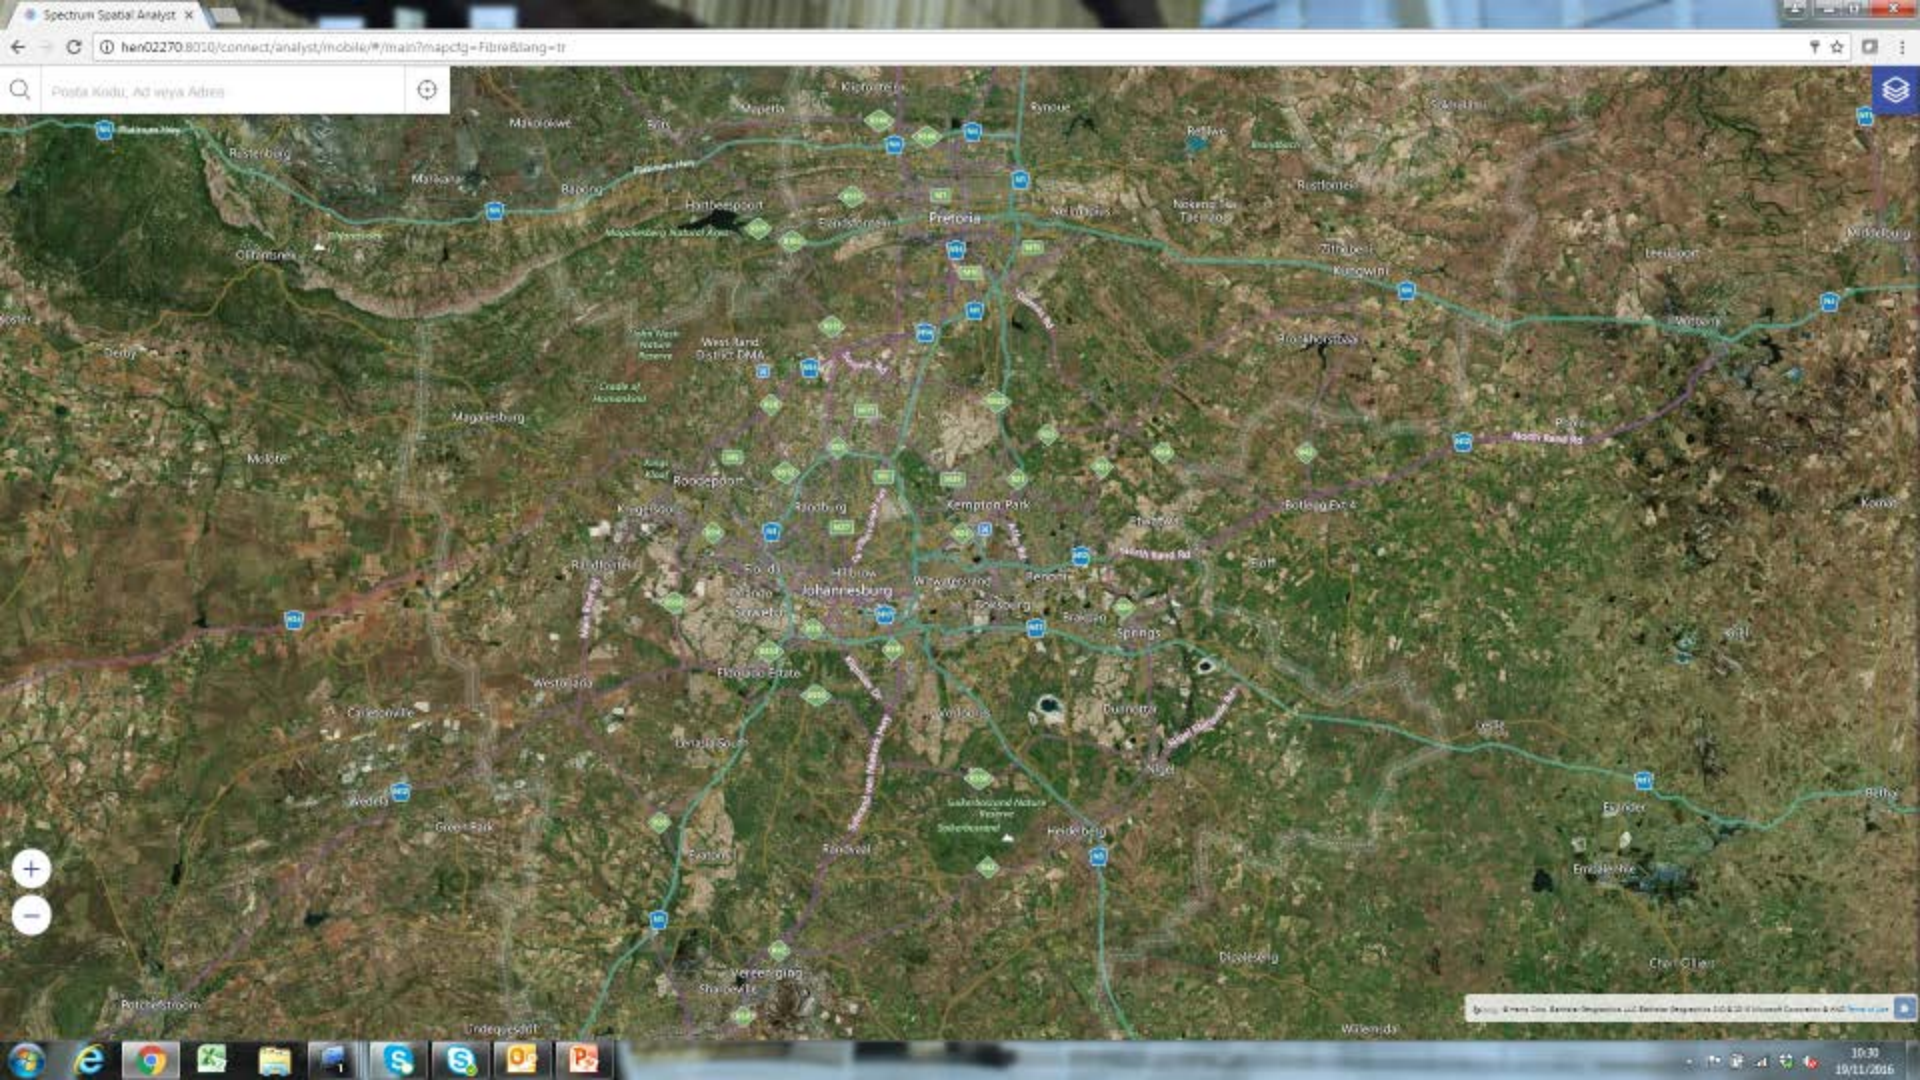

Spectrum Platform High Level Overview

Spectrum Data Quality and Management

Use Cases

Spectrum Location Intelligence

Spectrum Spatial Analyst

Out of the box on premise LI Portal, includes the ability to:

- Deploy an LI web portal quickly
- Security: allow different user groups/users to access different maps and functions
- Querying – Administrator defined or user defined – Spatial or Attribute
- Easily configured find my nearest
- Editing of Spatial Database attributes or objects.
- Mobile enabled for iOS, Android and Windows Mobile.
- Includes Bing and OSM base mapping
- Custom Templates to extend SSA capabilities
- Available in 15 Languages out of the box, including Turkish