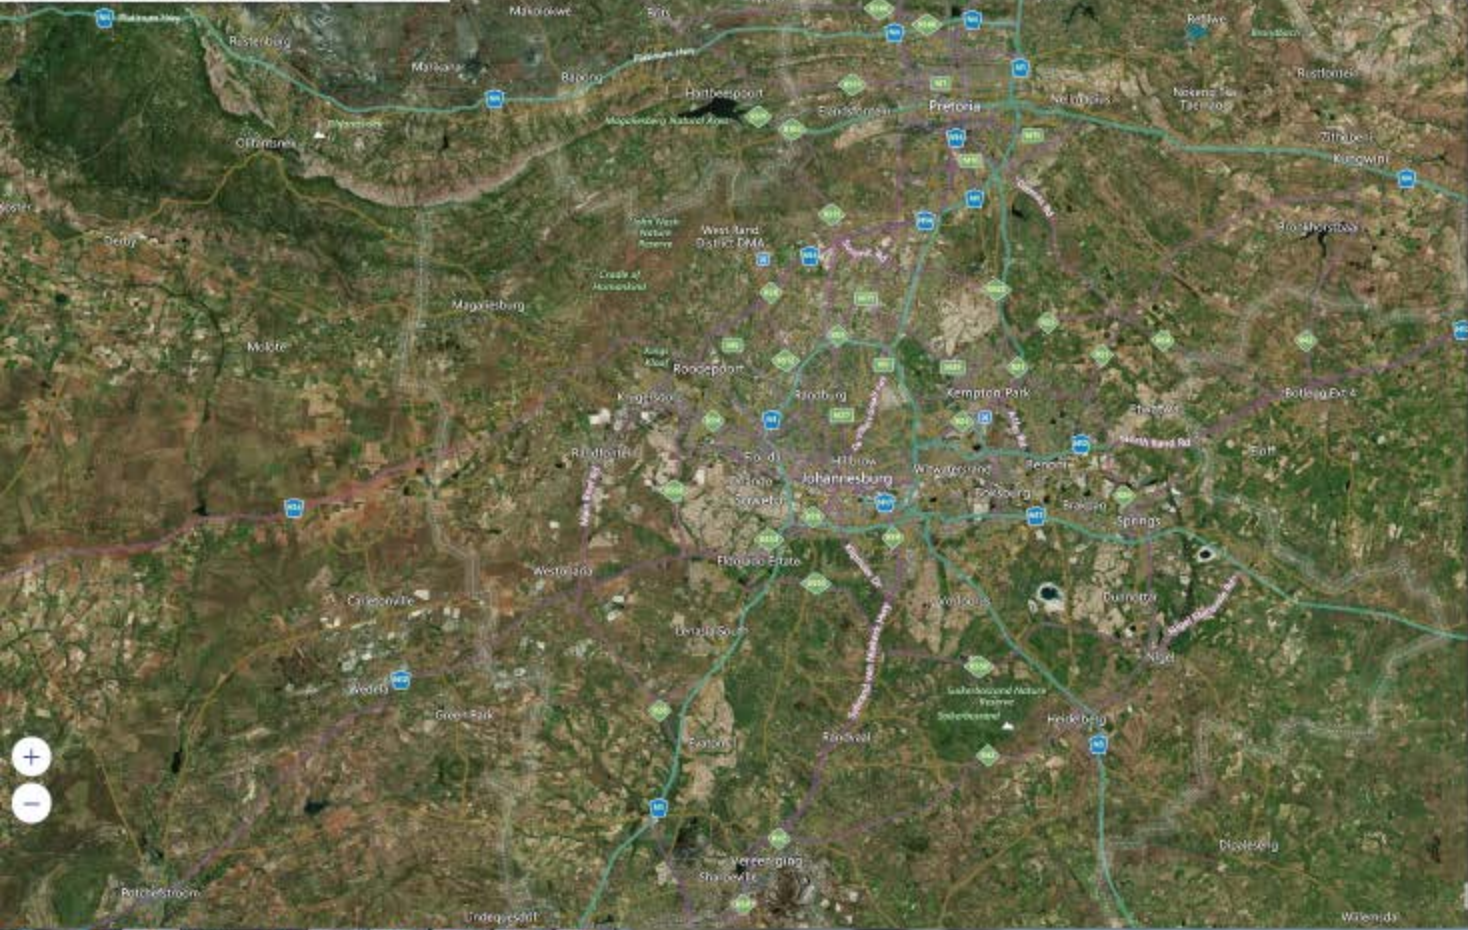

Posta Kodu, Ad veya Adres

Harita Yapılandırması:

Fibre

Altık Harita:

Hybrid

Oluştur

SAFibre