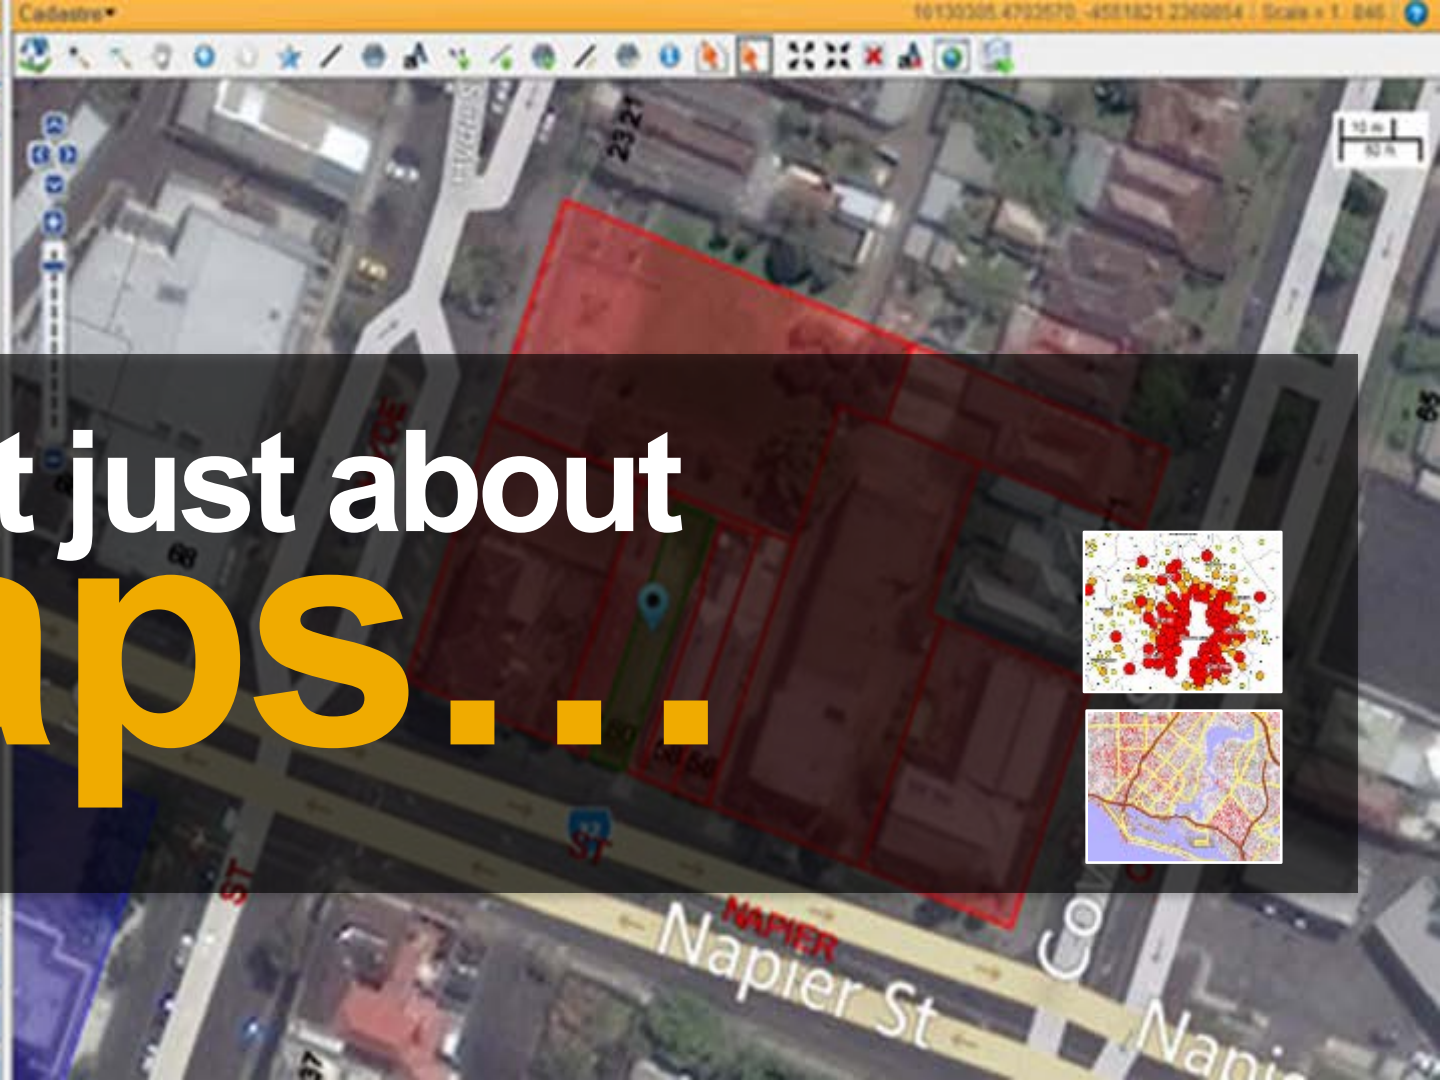

11. MapInfo

Kullanıcı Konferansı

Pitney Bowes Enterprise Solutions

Pitney Bowes Enterprise Solutions

Search Results

Property Parcels

33631 (8 of 10)

Folio nr	1099024
Lot No	2
Plan No	LP55259

Lot Plan Details

Property No	33631
Lot No	2
Plan No	LP55259
Parcel ID	26LP55259
Folio ID	1099024
LGA Code	

Layers

Search

Coordinate Export

It's not just about
maps . . .

It's also about the data!

accuracy Strategy
Governance Provenance
Quality Accuracy
Integration currency Integration

Spectrum Platform High Level Overview

Spectrum Data Quality and Management

Use Cases

Spectrum Location Intelligence

Spectrum Spatial Analyst

Out of the box on premise LI Portal, includes the ability to:

- Deploy an LI web portal quickly
- Security: allow different user groups/users to access different maps and functions
- Querying – Administrator defined or user defined – Spatial or Attribute
- Easily configured find my nearest
- Editing of Spatial Database attributes or objects.
- Mobile enabled for iOS, Android and Windows Mobile.
- Includes Bing and OSM base mapping
- Custom Templates to extend SSA capabilities
- Available in 15 Languages out of the box, including Turkish