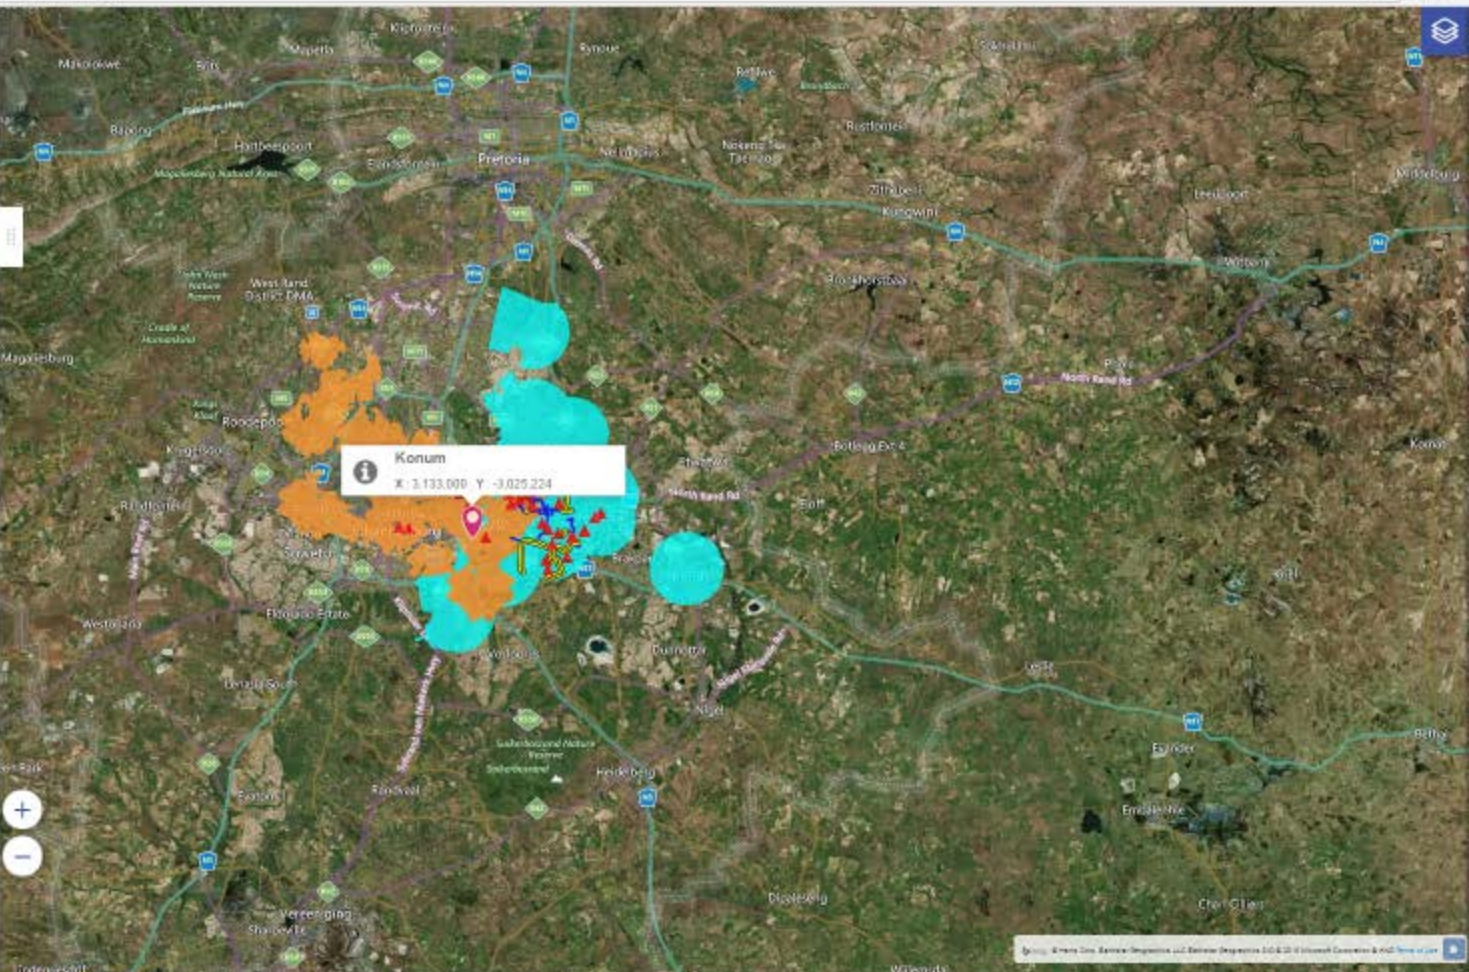

Posta Kodu, Ad veya Adres

Harita Yapılandırması:

Fibre

Aktik Harita:

Hybrid

Oluştur

SAFibre

- CustomersTab
- FibreRoutes_Boksburg
- Line
- Line
- OnNetCoverageBoksburg
- OffNetCoverageBoksburg

Konum

X: 3,133,001 Y: -3,025,225

OnNetCoverageBoksburg

Integrated 25dB Antenna Connection

Cell

OffNetCoverageBoksburg

RING 1

Cell