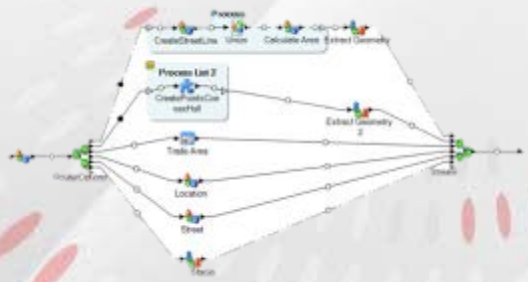

Spectrum Platform High Level Overview

Spectrum Data Quality and Management

Use Cases

Spectrum Location Intelligence

Spectrum Spatial Analyst

Out of the box on premise LI Portal, includes the ability to:

- Deploy an LI web portal quickly
- Security: allow different user groups/users to access different maps and functions
- Querying – Administrator defined or user defined – Spatial or Attribute
- Easily configured find my nearest
- Editing of Spatial Database attributes or objects.
- Mobile enabled for iOS, Android and Windows Mobile.
- Includes Bing and OSM base mapping
- Custom Templates to extend SSA capabilities
- Available in 15 Languages out of the box, including Turkish