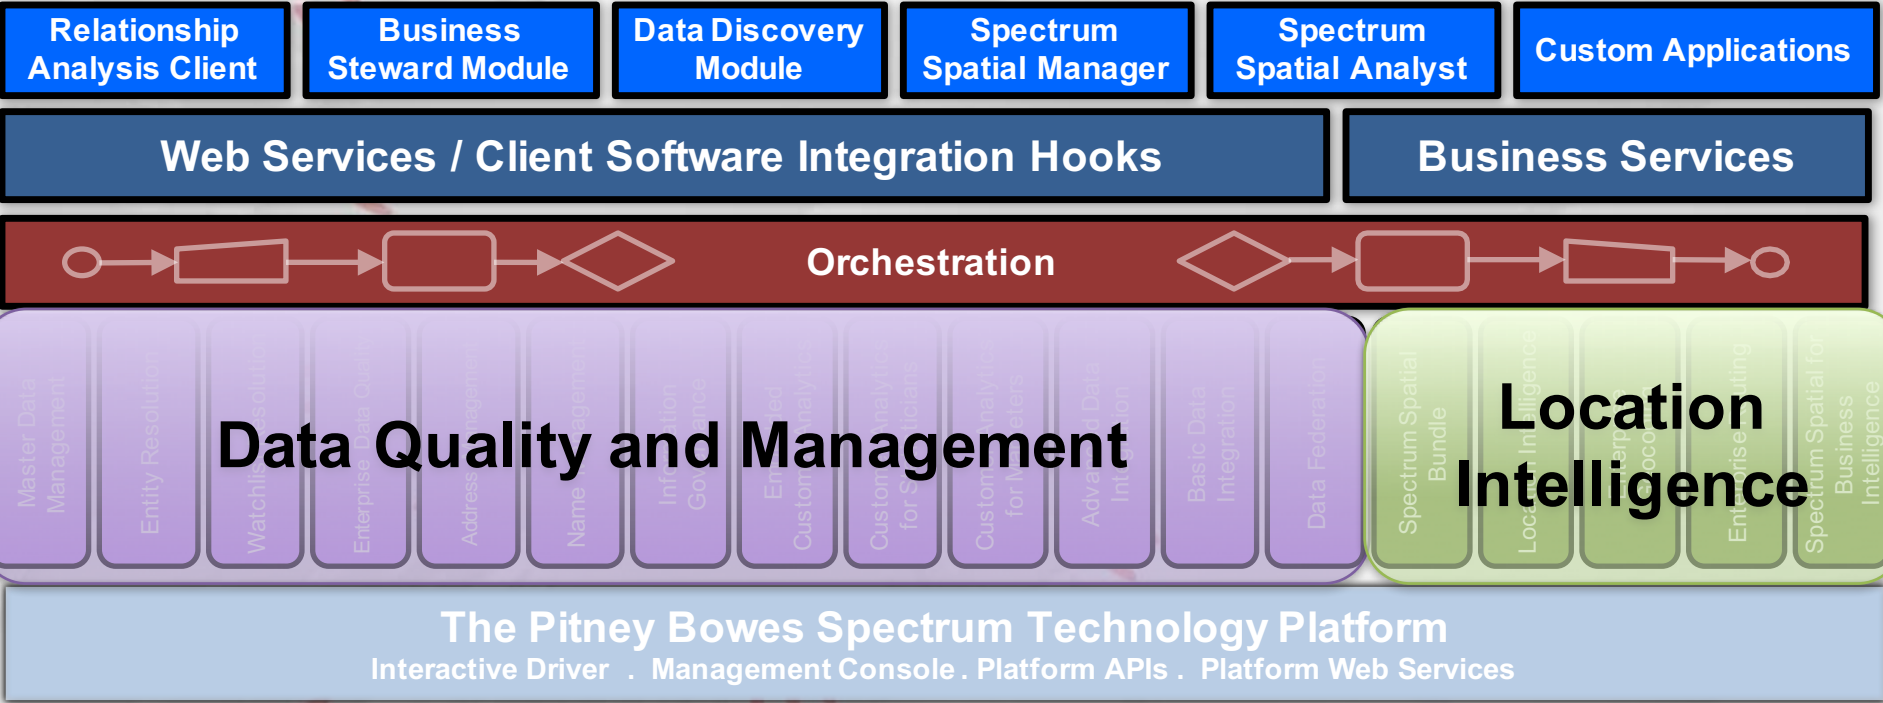

Lot Plan Details

Property No	33631
Lot No	2
Plan No	LP55259
Parcel ID	26LP55259
Folio ID	1099024
LGA Code	

Layers

Search

Coordinate Export

It's not just about
maps . . .

It's also about the data!

accuracy Strategy
Governance Provenance
Quality Accuracy
Integration currency Integration

Spectrum Platform High Level Overview

Spectrum Data Quality and Management

Use Cases

Spectrum Location Intelligence

Spectrum Spatial Analyst

Out of the box on premise LI Portal, includes the ability to:

- Deploy an LI web portal quickly
- Security: allow different user groups/users to access different maps and functions
- Querying – Administrator defined or user defined – Spatial or Attribute
- Easily configured find my nearest
- Editing of Spatial Database attributes or objects.
- Mobile enabled for iOS, Android and Windows Mobile.
- Includes Bing and OSM base mapping
- Custom Templates to extend SSA capabilities
- Available in 15 Languages out of the box, including Turkish

Business Objects

Microsoft
SQL Server
Reporting Services

tableau

QLIK SENSE

BIRT
BUSINESS INTELLIGENCE REPORTING TOOL

QlikView

SSBI

- SSBI Provide True Spatial Analysis within your BI Tool
- Its not just an Image with Points on top
- High Performance
- Scalable

- Improve your data Quality
- Understand your Customers
- Ensure your mail is delivered to the right place
- Reduce risk
- Ensure you maximise the use of your Big data
- Add a spatial dimension to you Business Intelligence Platform
- Share Spatial data
- Empower your field staff