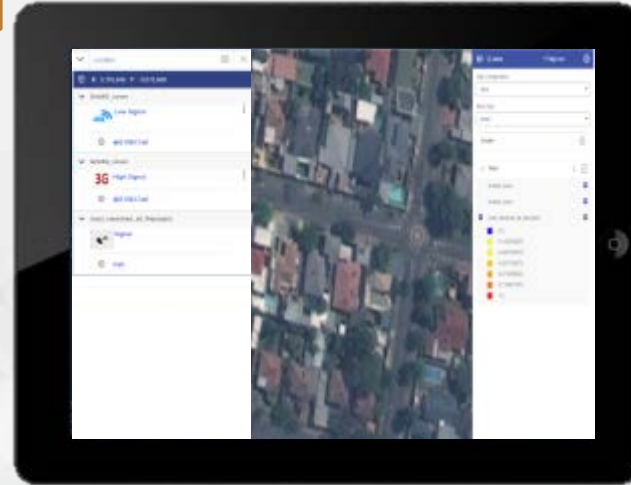

Enabling Field Staff: SSA and LIM in Harmony